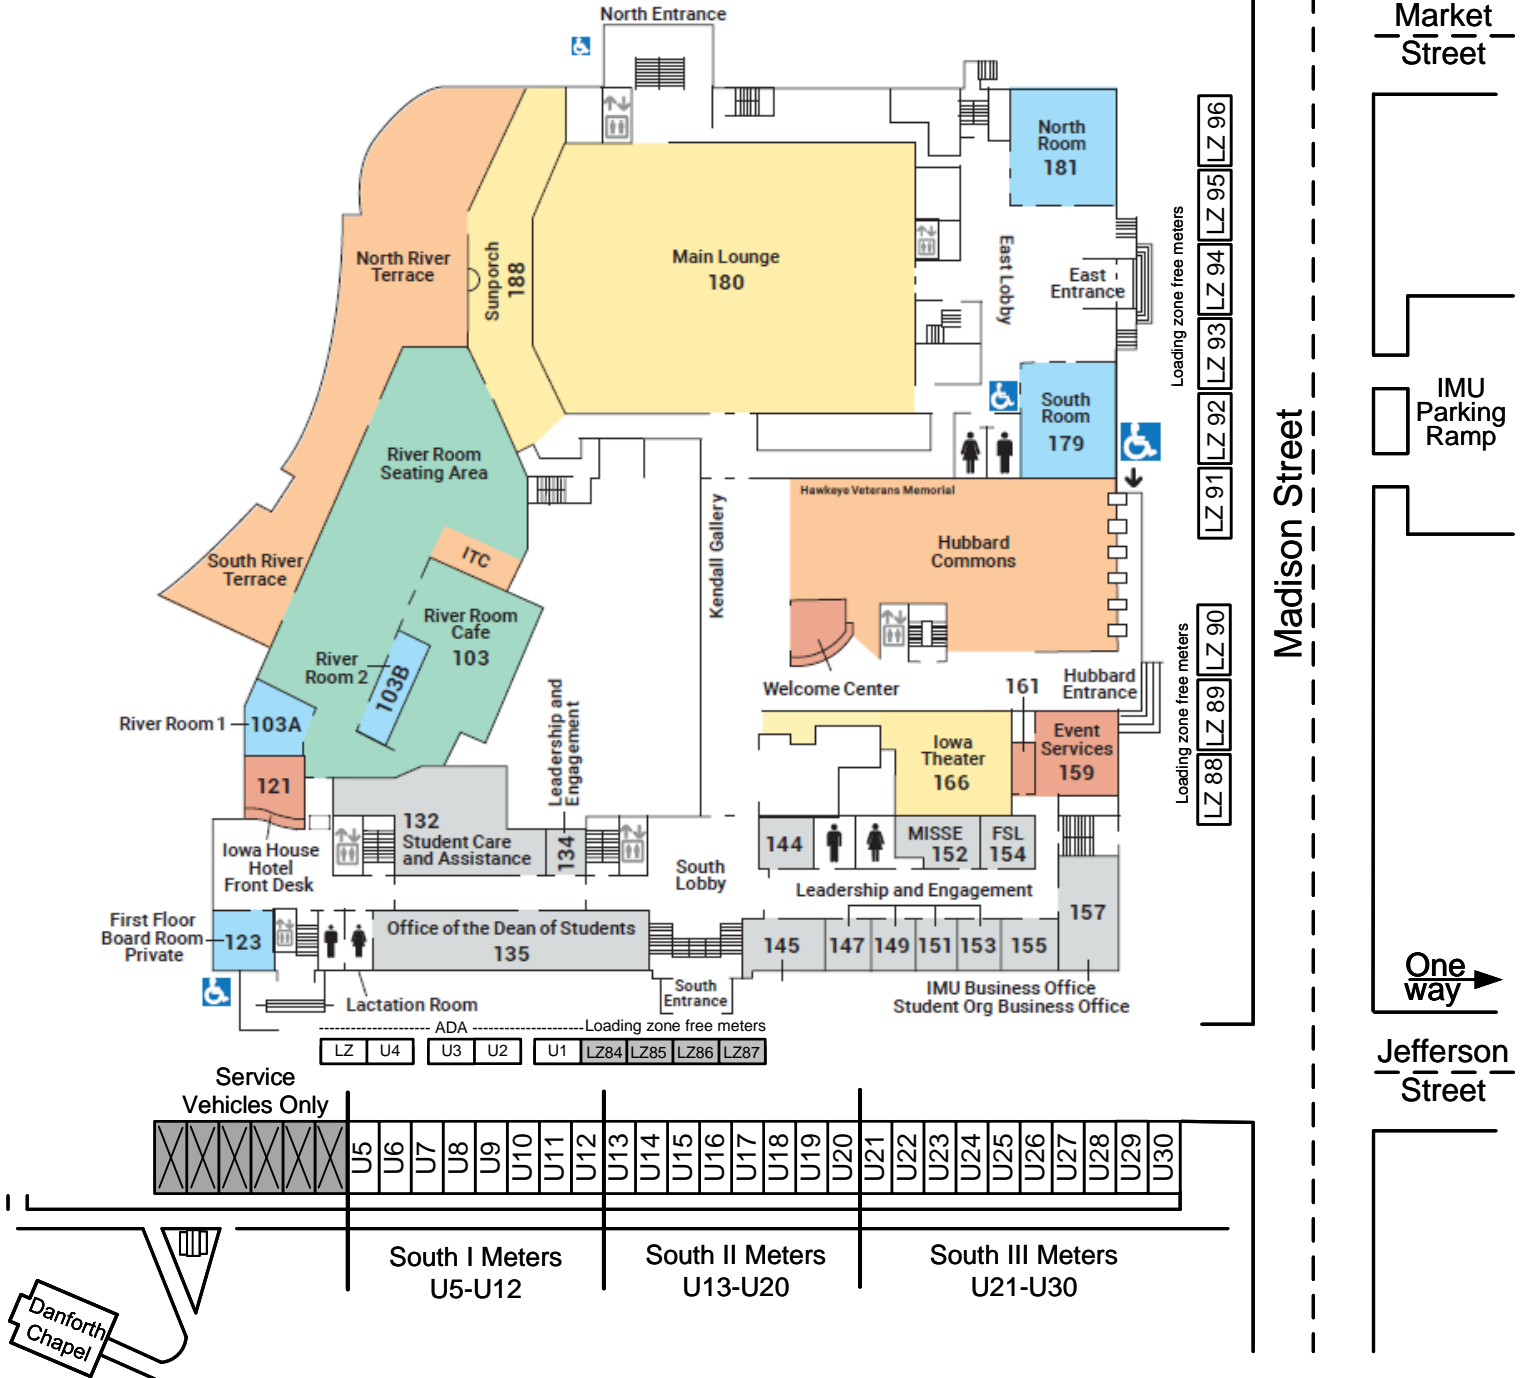

Parking Options:

1. **Free 30 min.** push button Loading Zone meters directly in front of the East & South sides of the building.
2. **2-hour pay lot** just to the South of the Building (Dwnld App).
3. **IMU Ramp** – directly across from the IMU (pay public parking).
4. **North Ramp** – about a block to the North (pay public parking).

Iowa Memorial Union

Loading zone free meters
LZ 97 | LZ 98 | LZ 99 | LZ 100

Loading zone free meters
LZ 96 | LZ 95 | LZ 94 | LZ 93 | LZ 92 | LZ 91

Loading zone free meters
LZ 90 | LZ 89 | LZ 88

Market Street

Jefferson Street