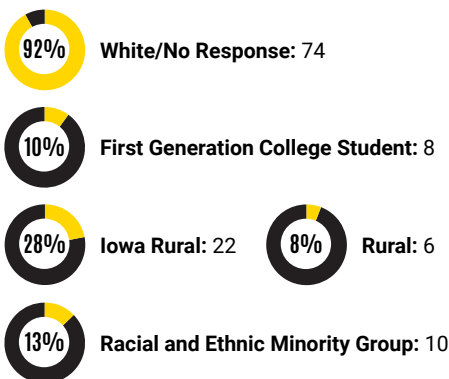

### IOWA RESIDENTS

**Counties Represented:** Allamakee, Black Hawk, Bremer, Cerro Gordo, Dallas, Des Moines, Dubuque, Henry, Jasper, Johnson, Linn, Marion, Page, Plymouth, Polk, Scott, Story, Tama, Wapello, Winnebago, Winneshiek, Woodbury, Worth.

### REGIONAL REPRESENTATION

**West:** AZ, CA, CO  
**Midwest:** IL, MI, MN, ND, SD, WI  
**South:** GA, FL, TX  
**East:** NJ

### DEMOGRAPHICS