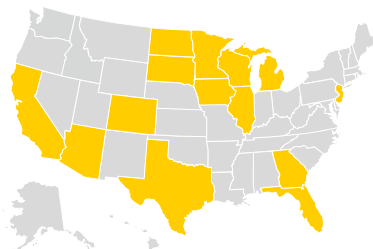

## IOWA | DENTISTRY

### IOWA RESIDENTS

**Counties Represented:** Allamakee, Black Hawk, Bremer, Cerro Gordo, Dallas, Des Moines, Dubuque, Henry, Jasper, Johnson, Linn, Marion, Page, Plymouth, Polk, Scott, Story, Tama, Wapello, Winnebago, Winneshiek, Woodbury, Worth.

### REGIONAL REPRESENTATION

**West:** AZ, CA, CO  
**Midwest:** IL, MI, MN, ND, SD, WI  
**South:** GA, FL, TX  
**East:** NJ

### IN-STATE

- Central College
- Coe College
- Drake University
- Iowa State University (ISU)
- Iowa Wesleyan College
- Luther College
- Mount Mercy University
- Saint Ambrose University
- Simpson College
- University of Iowa (UI)
- University of Northern Iowa (UNI)
- Wartburg College