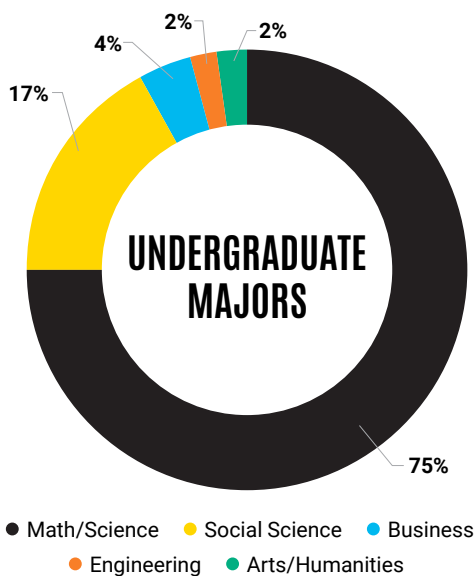

DEMOGRAPHICS

UNDERGRADUATE SCHOOLS

IN-STATE

- Central College
- Coe College
- Drake University
- Iowa State University (ISU)
- Iowa Wesleyan College
- Luther College
- Mount Mercy University
- Saint Ambrose University
- Simpson College
- University of Iowa (UI)
- University of Northern Iowa (UNI)
- Wartburg College

OUT-OF-STATE

- Arizona State University - Tempe
- Brigham Young University
- Brigham Young University - Idaho
- Bryant University California
- Polytechnic State Univ - San Luis Obispo
- College of Saint Scholastica
- Concordia College - Moorhead
- Creighton University
- Dallas Baptist University
- Florida State University
- Georgia State University
- Grand Valley State University
- Minnesota State University - Mankato
- Oakton Community College
- Purdue University - West Lafayette
- Southern Utah University
- United States Military Academy - Westpoint
- University of Arizona
- University of Cincinnati - Main Campus
- University of Minnesota - Twin Cities
- University of Nebraska - Lincoln
- University of North Dakota
- University of Notre Dame
- University of Wisconsin - Madison
- Wayne State University

Institutions: 37

Graduates of Regents Institutions:
34 (43%) - UI-23; ISU-6; UNI-5

Graduates of Other Iowa Colleges:
16 (20%)

Graduates of Colleges Outside Iowa:
30 (38%)