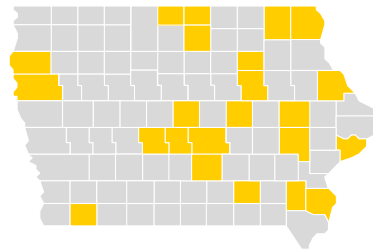

## IOWA | DENTISTRY

### IOWA RESIDENTS

**Counties Represented:** Allamakee, Black Hawk, Bremer, Cerro Gordo, Dallas, Des Moines, Dubuque, Henry, Jasper, Johnson, Linn, Marion, Page, Plymouth, Polk, Scott, Story, Tama, Wapello, Winnebago, Winneshiek, Woodbury, Worth.

### REGIONAL REPRESENTATION

**West:** AZ, CA, CO  
**Midwest:** IL, MI, MN, ND, SD, WI  
**South:** GA, FL, TX  
**East:** NJ

### IN-STATE

- Central College
- Coe College
- Drake University
- Iowa State University (ISU)
- Iowa Wesleyan College
- Luther College
- Mount Mercy University
- Saint Ambrose University
- Simpson College
- University of Iowa (UI)
- University of Northern Iowa (UNI)
- Wartburg College