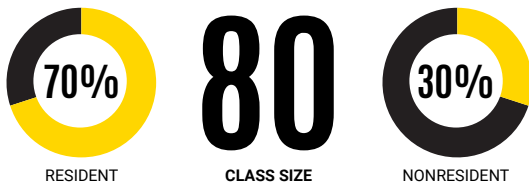

2024 ENTERING CLASS PROFILE

IOWA | DENTISTRY

IOWA RESIDENTS

Counties Represented: Allamakee, Black Hawk, Bremer, Cerro Gordo, Dallas, Des Moines, Dubuque, Henry, Jasper, Johnson, Linn, Marion, Page, Plymouth, Polk, Scott, Story, Tama, Wapello, Winnebago, Winneshiek, Woodbury, Worth.