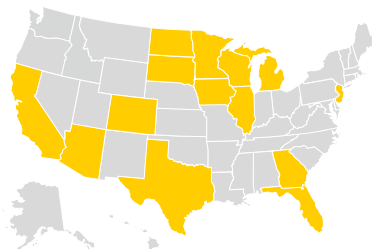

2024 ENTERING CLASS PROFILE

IOWA | DENTISTRY

IOWA RESIDENTS

Counties Represented: Allamakee, Black Hawk, Bremer, Cerro Gordo, Dallas, Des Moines, Dubuque, Henry, Jasper, Johnson, Linn, Marion, Page, Plymouth, Polk, Scott, Story, Tama, Wapello, Winnebago, Winneshiek, Woodbury, Worth.

REGIONAL REPRESENTATION

West: AZ, CA, CO
Midwest: IL, MI, MN, ND, SD, WI
South: GA, FL, TX
East: NJ

DEMOGRAPHICS

UNDERGRADUATE SCHOOLS

IN-STATE

Central College
Coe College
Drake University
Iowa State University (ISU)
Iowa Wesleyan College
Luther College
Mount Mercy University
Saint Ambrose University
Simpson College
University of Iowa (UI)
University of Northern Iowa (UNI)
Wartburg College

OUT-OF-STATE

Arizona State University - Tempe
Brigham Young University
Brigham Young University - Idaho
Bryant University
California Polytechnic State University - San Luis Obispo
College of Saint Scholastica
Concordia College - Moorhead
Creighton University
Dallas Baptist University
Florida State University
Georgia State University
Grand Valley State University
Minnesota State University - Mankato
Oakton Community College
Purdue University - West Lafayette
Southern Utah University
United States Military Academy - West Point
University of Arizona
University of Cincinnati - Main Campus
University of Minnesota - Twin Cities
University of Nebraska - Lincoln
University of North Dakota
University of Notre Dame
University of Wisconsin - Madison
Wayne State University