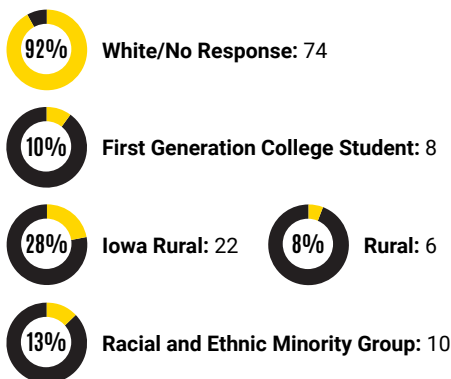

DEMOGRAPHICS

UNDERGRADUATE SCHOOLS

IN-STATE

Central College
Coe College
Drake University
Iowa State University (ISU)
Iowa Wesleyan College
Luther College
Mount Mercy University
Saint Ambrose University
Simpson College
University of Iowa (UI)
University of Northern Iowa (UNI)
Wartburg College

OUT-OF-STATE

Arizona State University - Tempe
Brigham Young University
Brigham Young University - Idaho
Bryant University
California Polytechnic State University - San Luis Obispo
College of Saint Scholastica
Concordia College - Moorhead
Creighton University
Dallas Baptist University
Florida State University
Georgia State University
Grand Valley State University
Minnesota State University - Mankato
Oakton Community College
Purdue University - West Lafayette
Southern Utah University
United States Military Academy - West Point
University of Arizona
University of Cincinnati - Main Campus
University of Minnesota - Twin Cities
University of Nebraska - Lincoln
University of North Dakota
University of Notre Dame
University of Wisconsin - Madison
Wayne State University

Institutions: 37

Graduates of Regents Institutions: 34 (43%) - UI-23; ISU-6; UNI-5

Graduates of Other Iowa Colleges: 16 (20%)

Graduates of Colleges Outside Iowa: 30 (38%)