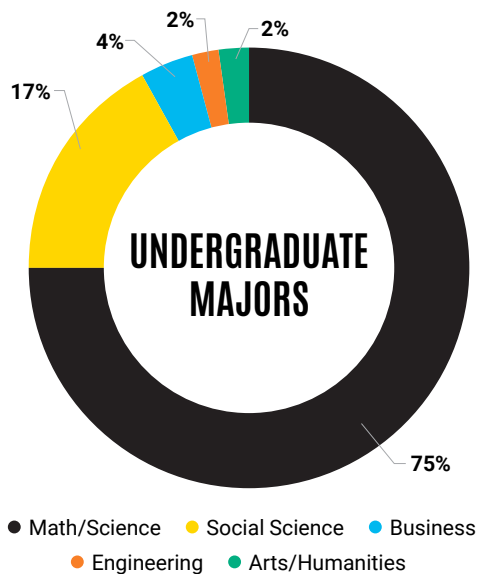

2024 ENTERING CLASS PROFILE

IOWA | DENTISTRY

IOWA RESIDENTS

Counties Represented: Allamakee, Black Hawk, Bremer, Cerro Gordo, Dallas, Des Moines, Dubuque, Henry, Jasper, Johnson, Linn, Marion, Page, Plymouth, Polk, Scott, Story, Tama, Wapello, Winnebago, Winneshiek, Woodbury, Worth.

REGIONAL REPRESENTATION

West: AZ, CA, CO
Midwest: IL, MI, MN, ND, SD, WI
South: GA, FL, TX
East: NJ

DEMOGRAPHICS

UNDERGRADUATE SCHOOLS

IN-STATE

Central College
Coe College
Drake University
Iowa State University (ISU)
Iowa Wesleyan College
Luther College
Mount Mercy University
Saint Ambrose University
Simpson College
University of Iowa (UI)
University of Northern Iowa (UNI)
Wartburg College